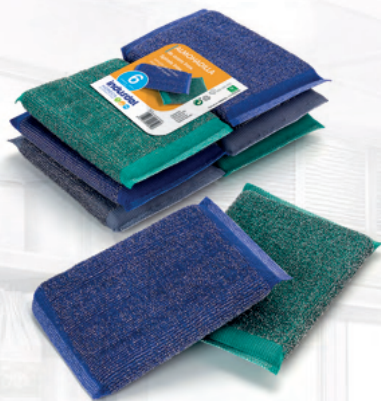

REF. 1121

9 ESTROPAJOS ACERO INOX. STANDARD (40g)
9 ESPONJAS DE AÇO INOX. PADRÃO (40g)
9 TAMPONS EN ACIER INOX. STANDARD (40g)
9 STANDARD STAINLESS STEEL SCOURING PADS (40g)

REF. 1120

9 ESTROPAJOS ACERO INOX. EXTRA (60g)
9 ESPONJAS DE AÇO INOX. EXTRA (60g)
9 TAMPONS EN ACIER INOX. EXTRA (60g)
9 EXTRA STAINLESS STEEL SCOURING PADS (60g)